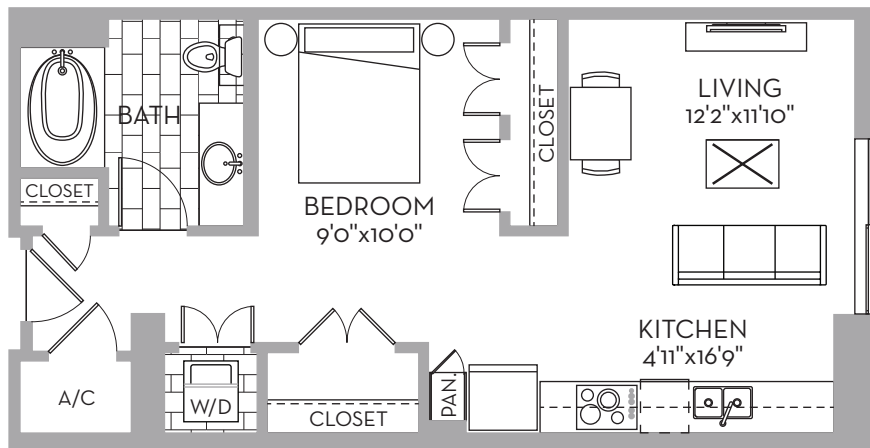

PRESTONHOLLOWVILLAGE.COM

THE DOUGLAS

S2 FLOORPLAN

1 BED

1 BATH

648 SQ FT