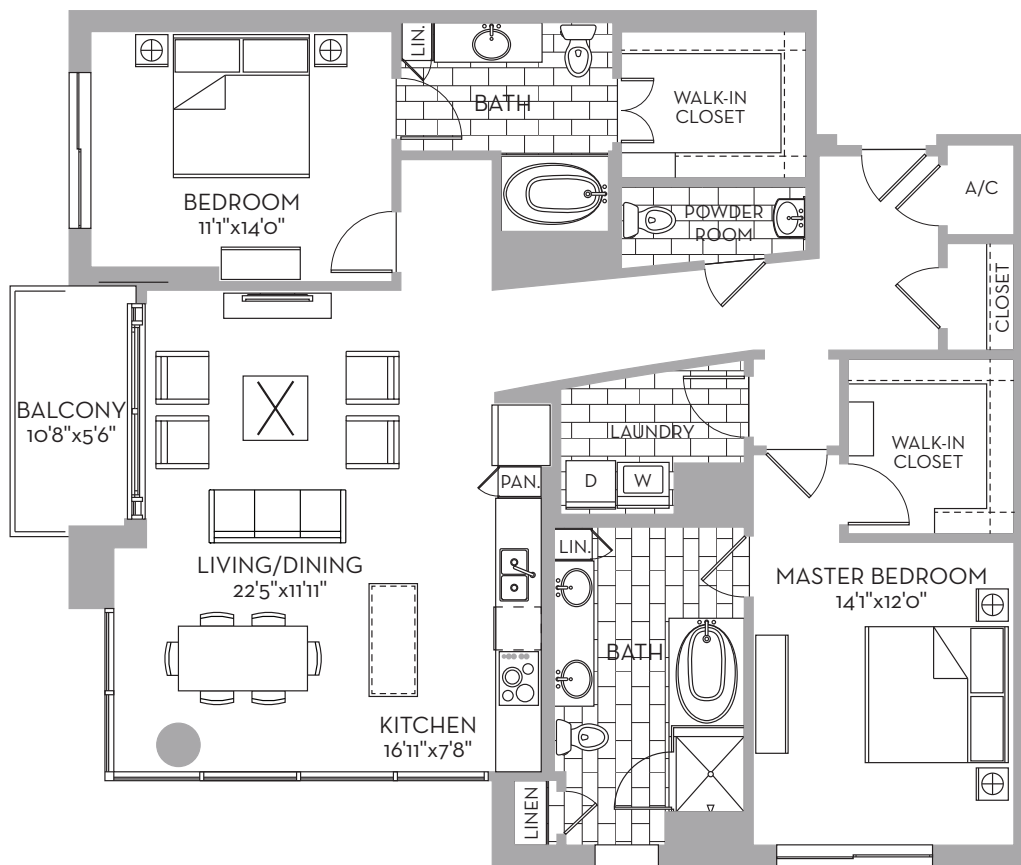

PRESTONHOLLOWVILLAGE.COM

1
5
7
0
-
1
5
7
7
-
SOFT

THE DOUGLAS

EQ FLOORPLAN

2 BED

2 1/2 BATH