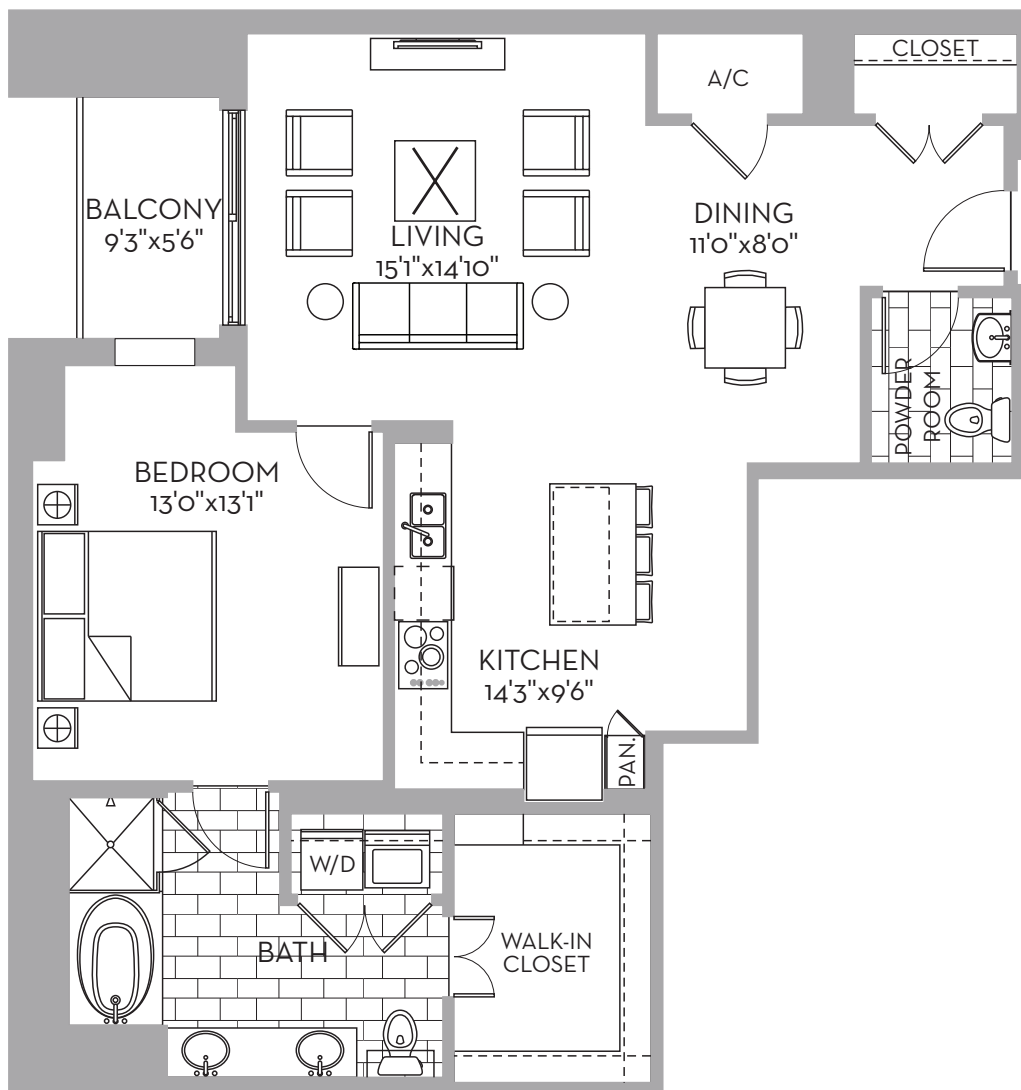

PRESTONHOLLOWVILLAGE.COM

THE DOUGLAS

EJ FLOORPLAN

1 BED

1 1/2 BATH

1150 SQ FT