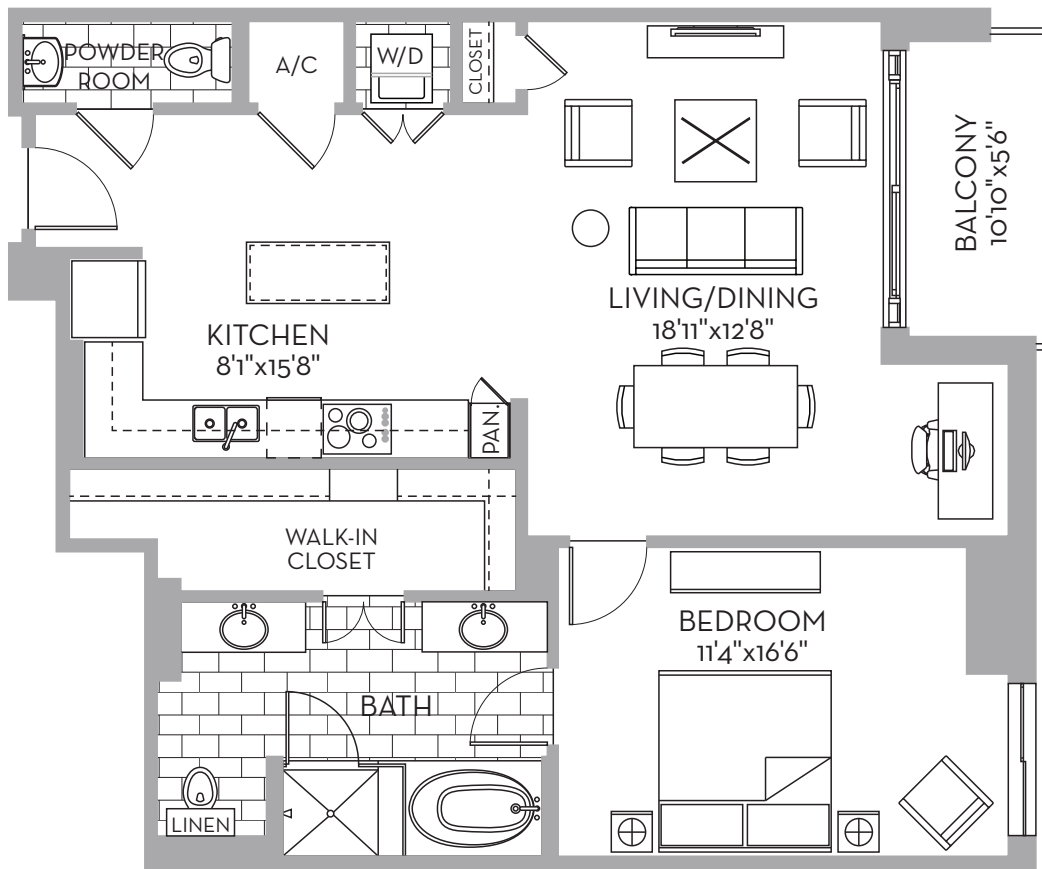

PRESTONHOLLOWVILLAGE.COM

THE DOUGLAS

EH FLOORPLAN

1 BED

1 1/2 BATH

1 0 5 3 1 SQ FT