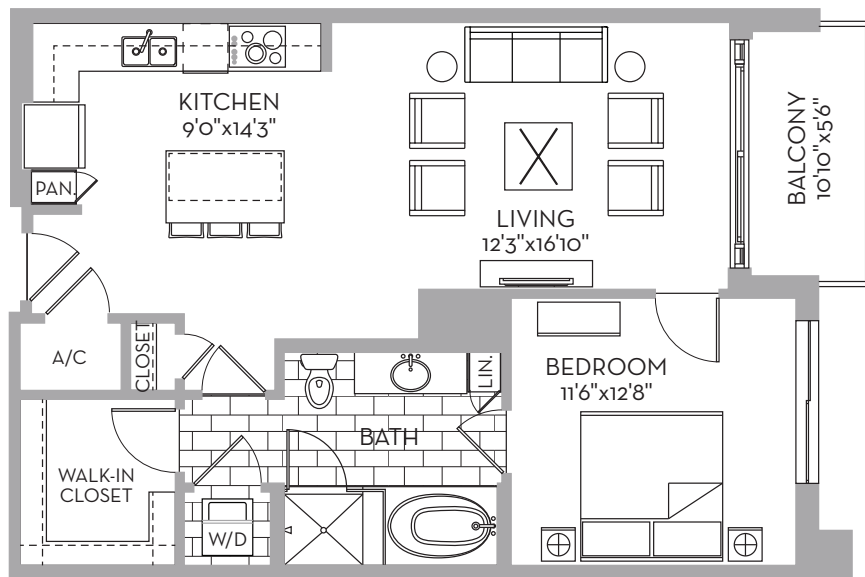

## THE DOUGLAS

EB FLOORPLAN

1 BED

1 BATH

871 SQ FT